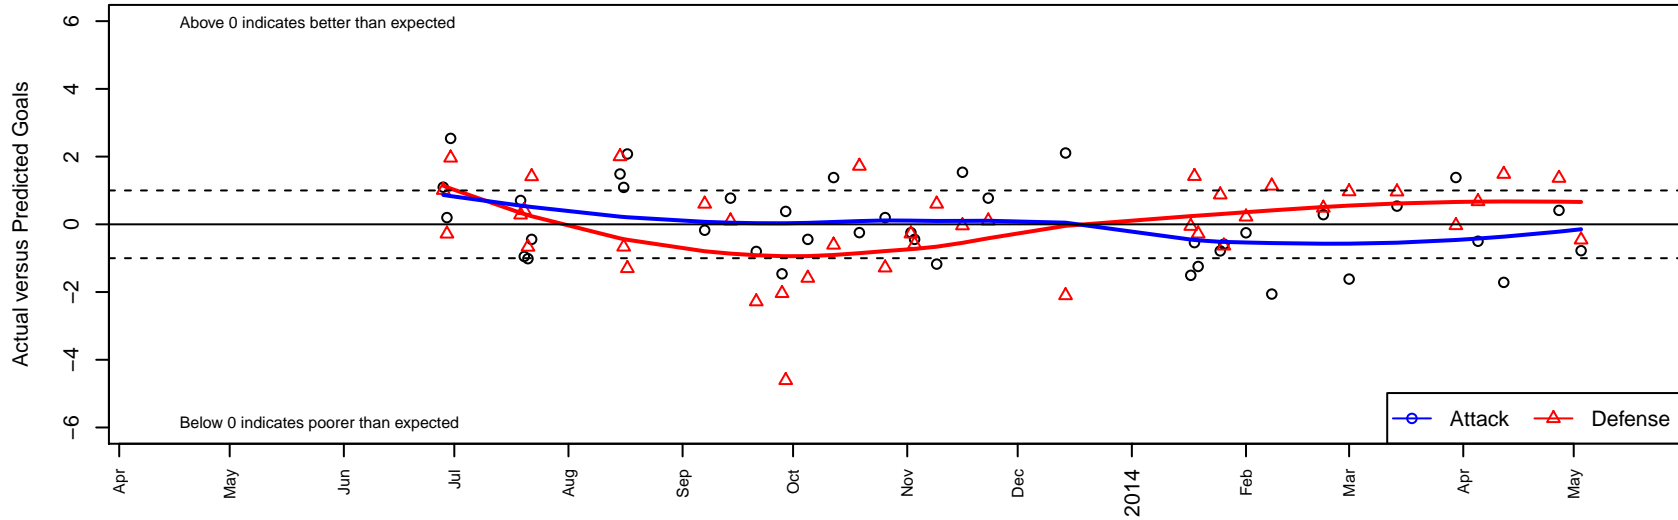

Crossfire Premier B99–Storkson

Venues played:

RVS Classic BU14

Nike Crossfire Challenge Bronze U14

Bigfoot Gold U14

RCL B99 Div 3

RCL B99 7v2

PacNW Winter Classic Premier U14

Spr RCL B99 Div 4

Challenge Cup B99 Division 2 – Challenge 2

Crossfire Premier C B99
Dots are actual minus expected GF (blue circles) and GA (red triangles).
Blue line is smoothed change in attack strength. Red is smoothed change in defense strength.